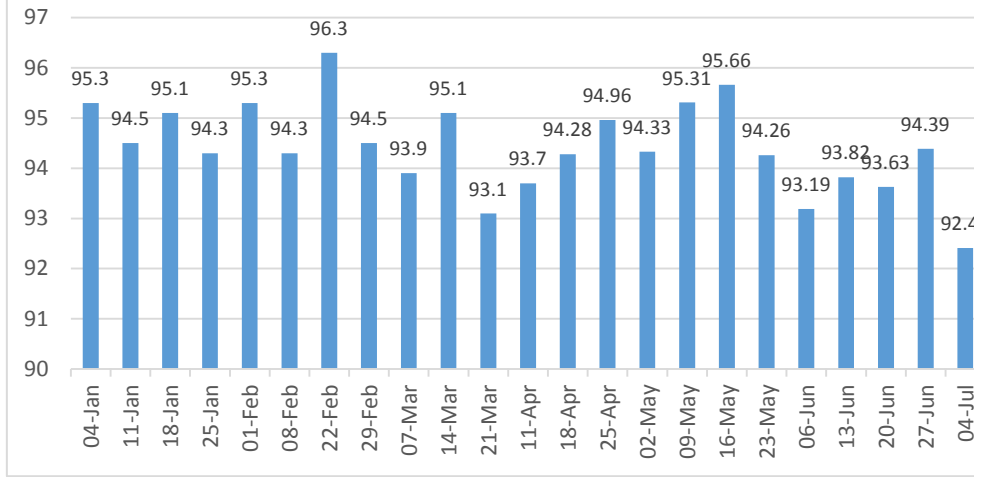

Weekly Attendance Graph Y1-Y6 2015/16

This graph has been adjusted to show weekly attendance at the end

of the term